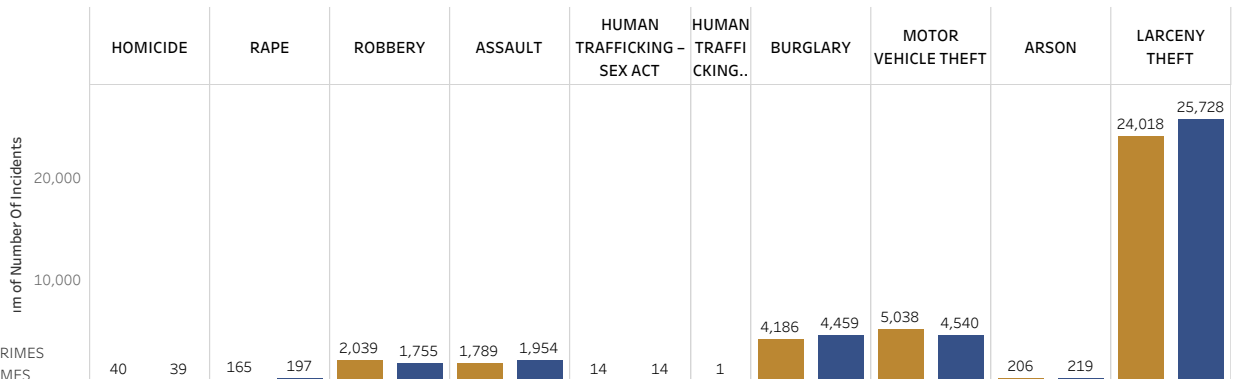

SAN FRANCISCO POLICE DEPARTMENT

Crime Data

Comparing a Date Range within One Year to Its Prior Year

Please select:

District

- Bayview
- Central
- Ingleside
- Mission
- Northern
- Park
- Richmond
- Southern
- Taraval
- Tenderloin
- Courtesy Reports

Type Of Crime

- PART 1 PROPERTY CRIMES
- PART 1 VIOLENT CRIMES

Start Date (1/1/2017 onward)

1/1/2023

End Date

9/24/2023

■ Selected Date Range

■ Selected Date Range, Prior Year

Crime data updated weekly and valid through September 24, 2023

All
1/1/2023 - 9/24/2023

Crime	Selected Date Range	Selected Date Range, Prior Year	Year-to-Year % Decrease or Increase
HOMICIDE	40	39	2.6%
RAPE	165	197	-16.2%
ROBBERY	2,039	1,755	16.2%
ASSAULT	1,789	1,954	-8.4%
HUMAN TRAFFICKING - SEX ACT	14	14	0.0%
HUMAN TRAFFICKING - INV SERV	1	1	-100.0%
BURGLARY	4,186	4,459	-6.1%
MOTOR VEHICLE THEFT	5,038	4,540	11.0%
ARSON	206	219	-5.9%
LARCENY THEFT	24,018	25,728	-6.6%
TOTAL	37,495	38,906	-3.6%